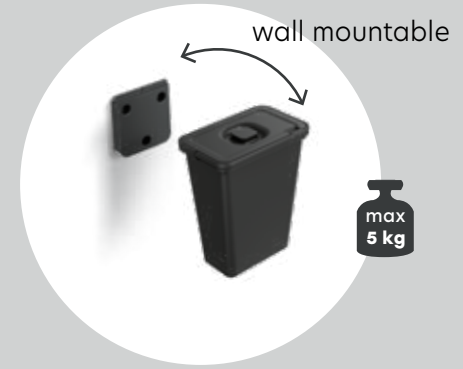

Model NKS60W2 / NKS60W3 / NKS60W4

- waste bin with lid
- 2, 3 or 4 practical inserts with solid ABS plastic handles, available in different colors for easy segregation
- base with feet for a free-standing system
- modular construction, functionality and comfort of use
- partially made of plastic obtained in the recycling process
- surface resistant to alcohols, fats and oils
- the inside of the container is easy to clean with warm water and mild detergent

NKS12

NKS30

NKS30W2

stay open lid

removable segregation inserts

removable leg base

NKS45W2

removable lid