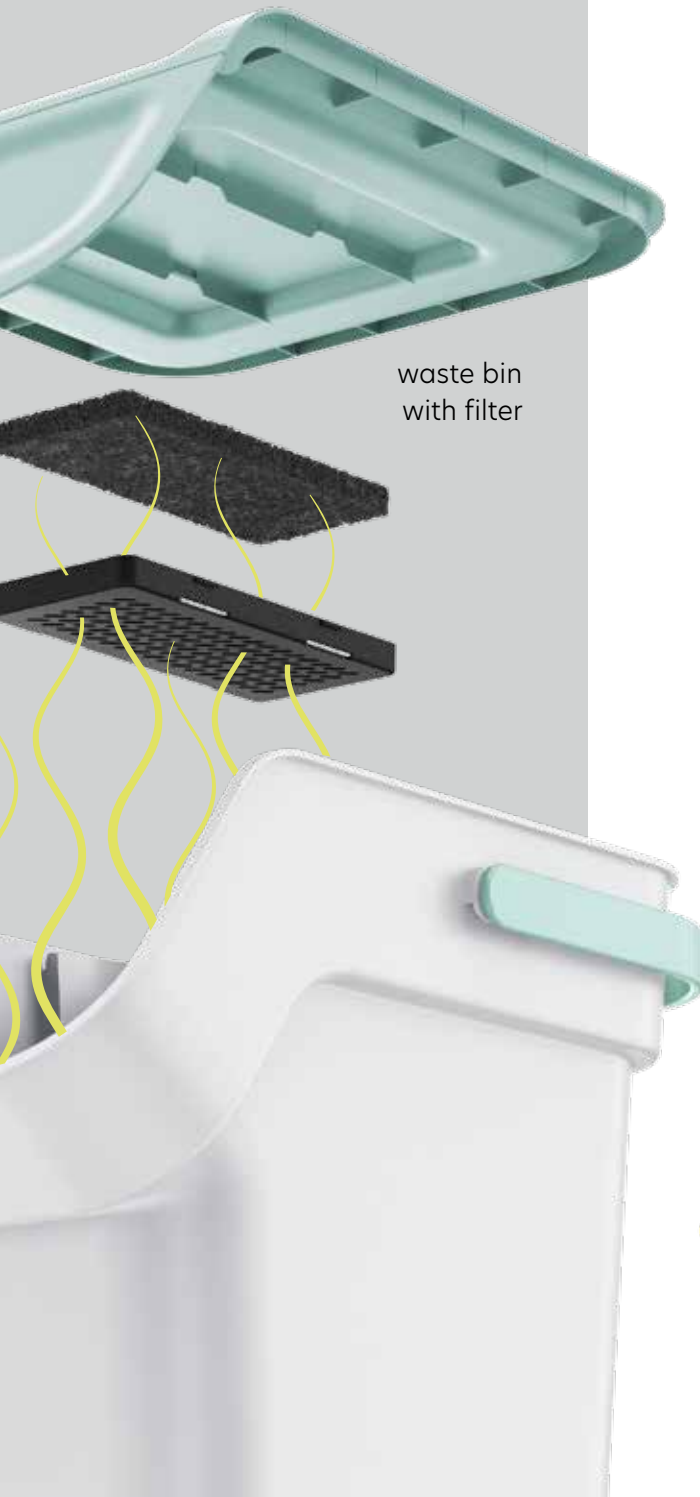

replaceable activated carbon filter

Kaddi Q set waste bin with filter

- a set of waste sorting bins with a stay open lid
- partially made of plastic obtained in the recycling process
- available sets in 2 sizes for 4 waste fractions with replaceable filters

waste bin with filter

Kaddi Q set waste bin with filter

- waste bin with a stay open lid equipped with an internal activated carbon filter
- additional function of fixing the waste bag
- comfortable handle
- modern shape, functionality and comfort of use
- partially made of plastic obtained in the recycling process
- surface resistant to alcohols, fats and oils
- the inside of the container is easy to clean with warm water and mild detergent
- available sets in 2 sizes for 4 waste fractions with replaceable filters