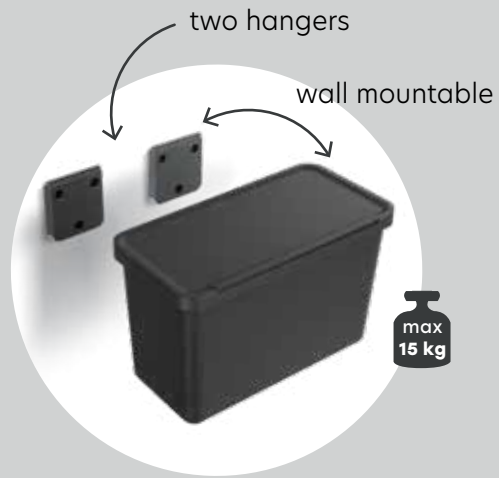

Model NKS30W2

- waste bin with lid
- 2 practical inserts with solid ABS plastic handles, available in different colors for easy segregation
- base with feet for a free-standing system
- 2 dedicated hangers for mounting the container on walls or furniture fronts
- functionality and comfort of use
- partially made of plastic obtained in the recycling process
- surface resistant to alcohols, fats and oils
- the inside of the container is easy to clean with warm water and mild detergent

Model NKS60W2 / NKS60W3 / NKS60W4

- waste bin with lid
- 2, 3 or 4 practical inserts with solid ABS plastic handles, available in different colors for easy segregation
- base with feet for a free-standing system
- modular construction, functionality and comfort of use
- partially made of plastic obtained in the recycling process
- surface resistant to alcohols, fats and oils
- the inside of the container is easy to clean with warm water and mild detergent

NKS12

NKS30

NKS30W2

stay open lid

removable segregation inserts

removable leg base

NKS45W2

removable lid