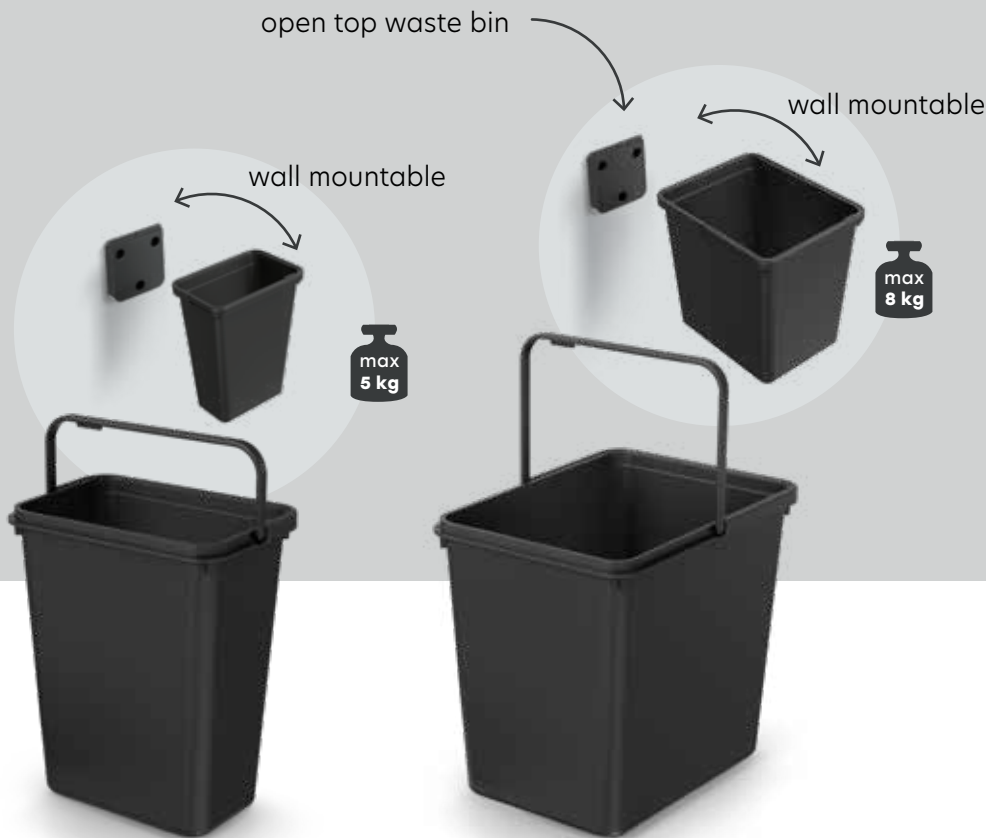

Systema Basic

- cartridge for waste bins
- comfortable handle
- a dedicated hanger for mounting the container on the wall or furniture fronts
- functionality and comfort of use
- modular form and regular shapes allow for free configuration in cabinets or drawers
- partially made of plastic obtained in the recycling process
- surface resistant to alcohols, fats and oils
- the inside of the container is easy to clean with warm water and mild detergent
- 2 sizes available

NKS10B

NKS23B

Systema Basic	NKS10B	NKS23B	NKSH
size [l x w x h]	266 x 178 x 327 mm	360 x 266 x 327 mm	145 x 27 x 160 mm
volume	10 L	23 L	-
packaging	4 / -	4 / -	10 / 100
pallet quantity	864	396	2400
pallet height	~ 1900 mm	~ 1900 mm	~ 1850 mm
colour