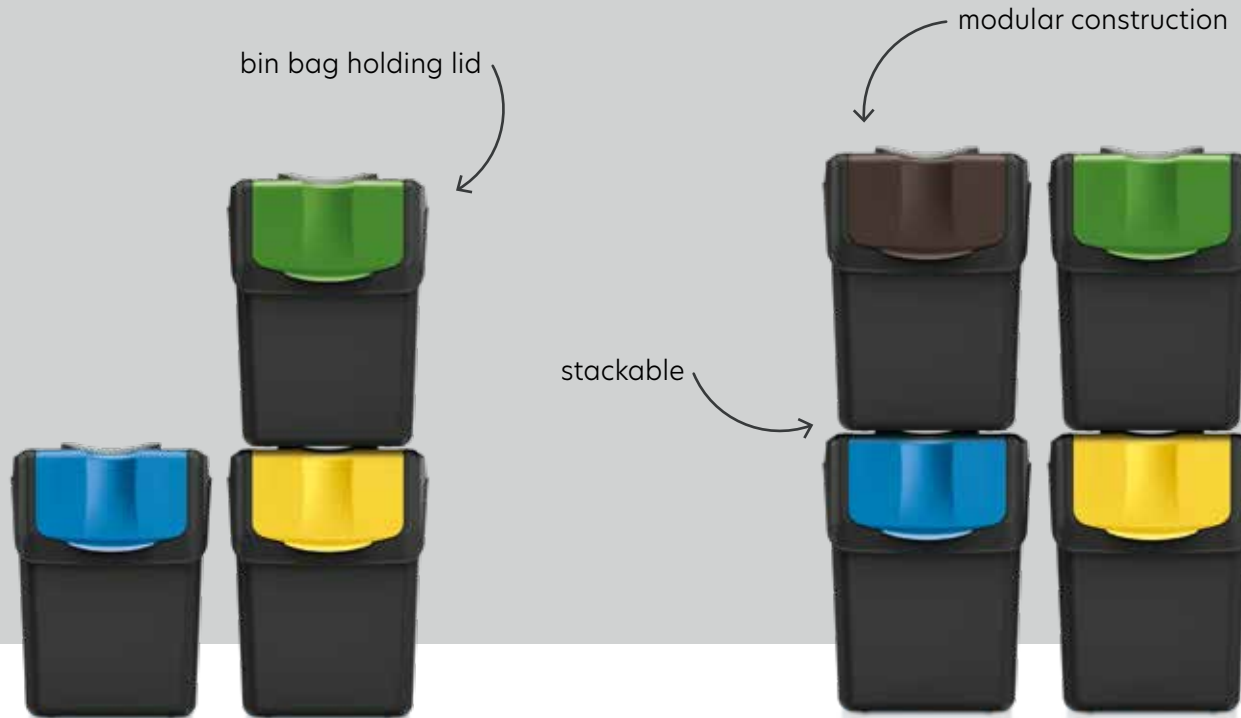

Stackbox Q set

- a set of waste sorting bins with a stay open lid
- partially made of plastic obtained in the recycling process
- stacking feature - the contoured lid ensures the stability of bins arranged in columns

- the attached functional frame securing the waste bag inside the container flange
- modular construction, modern shape, functionality and comfort of use
- surface resistant to alcohols, fats and oils

easy sorting of household waste
perfect organizer
modular construction
stiffening crease

set of 3 x 20 L

TOTAL
60L
CAPACITY

set of 4 x 20 L

TOTAL
80L
CAPACITY

Sortibox set

Sortibox set

- a set of waste sorting bins with a stay open lid
- stacking feature - the contoured lid ensures the stability of bins arranged in columns