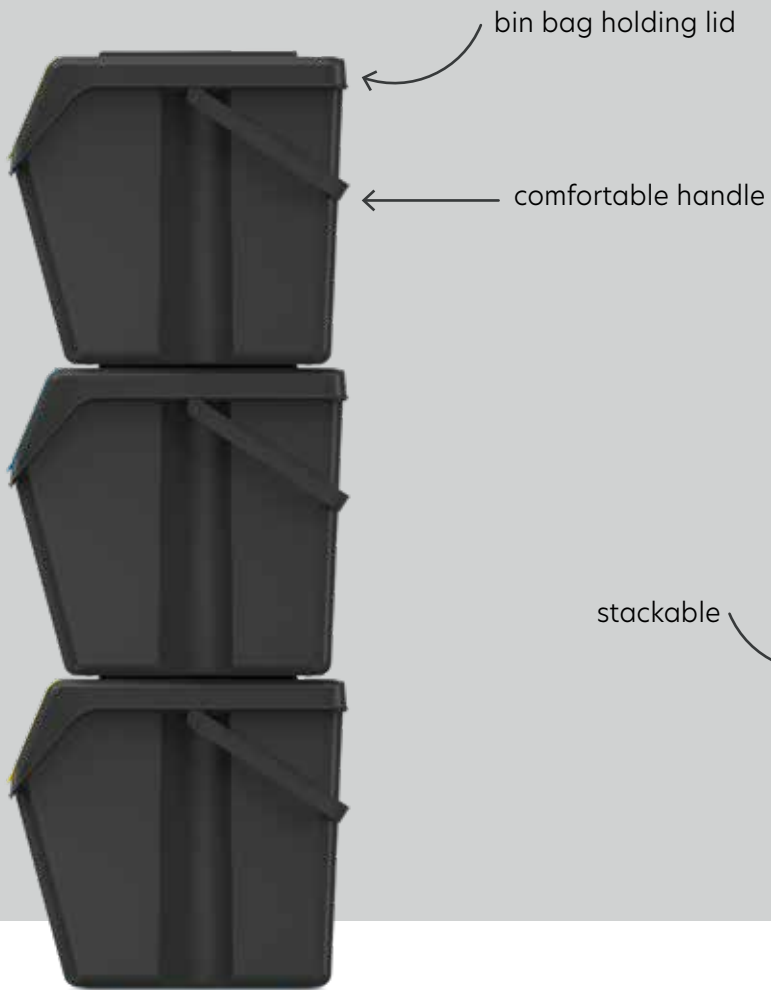

set of 3 x 25 L

TOTAL
75L
CAPACITY