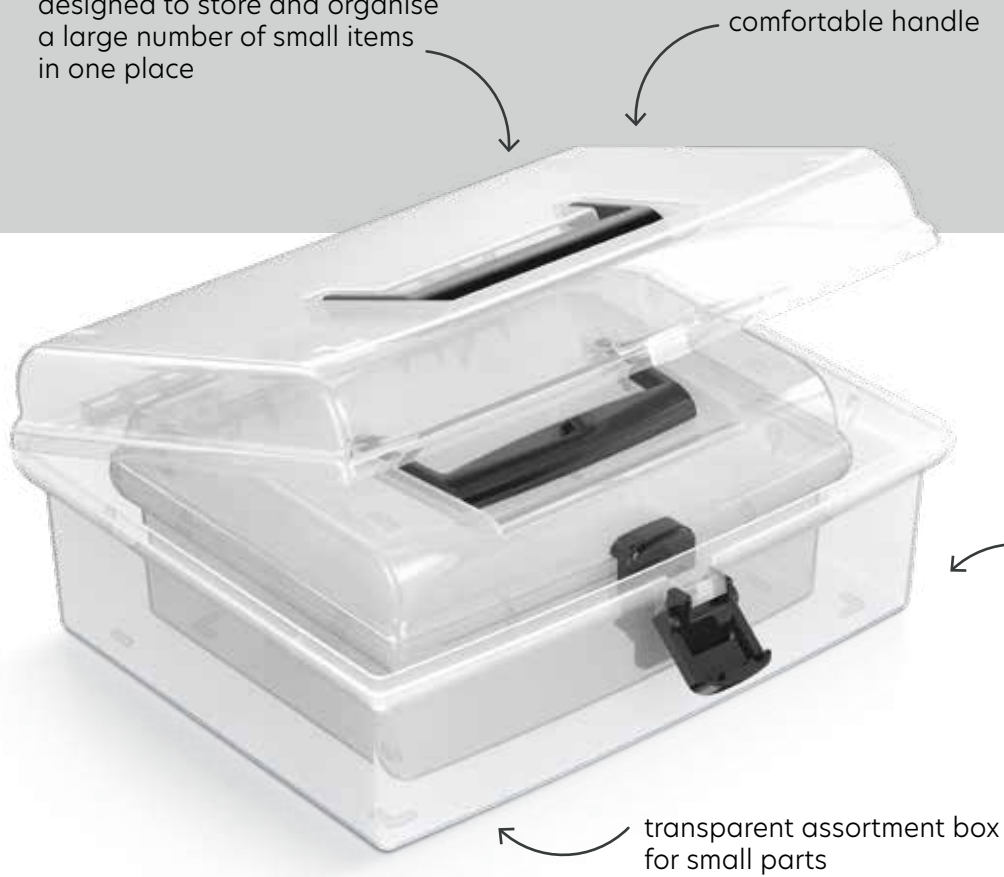

designed to store and organise
a large number of small items
in one place

- transparent container with a lid
- designed for storing and organizing a compact assortment
- invaluable for use at home, in the workshop, and in the office
- comfortable handle
- side safety buckles
- compartmentalized tray
- made from flexible transparent material, allowing for easy identification of contents
- stacking feature - the design of the lid and base enables containers to be stacked atop each other within the same size