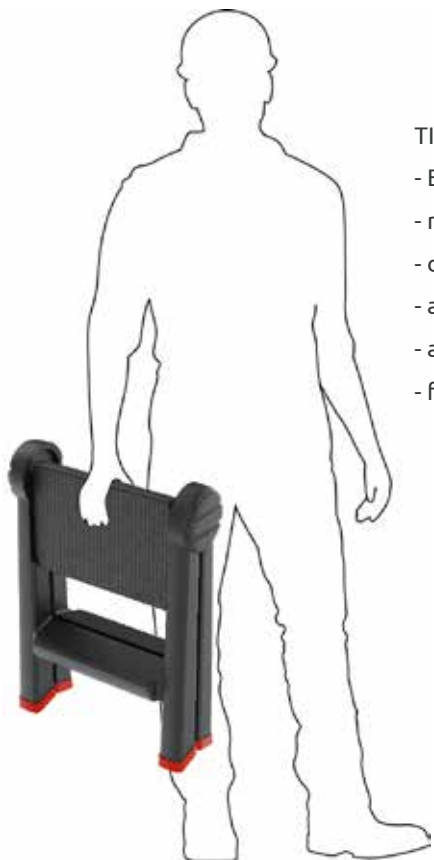

TITAN LADDER:

- EN - 14183:2003 certificate
- maximum load capacity: 150 kg
- double-sided access steps
- anti-slip surface
- anti-slip elastomer leg pads
- foldable, for limited storage space

maximum load capacity: 150 kg