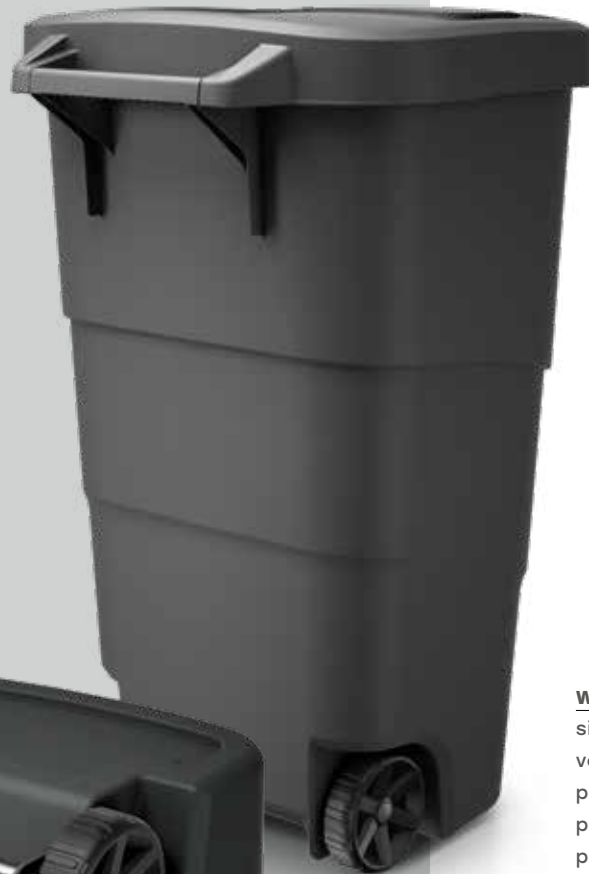

→ durable wheels assembled

NBWB90

90L
CAPACITY

95L
CAPACITY

110L
CAPACITY

Wheeler

Wheeler

- external mobile waste bin
- tight lid with deep collar eliminates the problem of unpleasant smell
- a latch on the lid prevents accidental opening during wind
- wide, structurally reinforced handle and transport wheels
- safety and comfort of use
- increased resistance to external factors
- partially made of plastic obtained in the recycling process
- surface resistant to organic and chemical substances
- the inside of the container is easy to clean with warm water and mild detergent
- available in 3 sizes