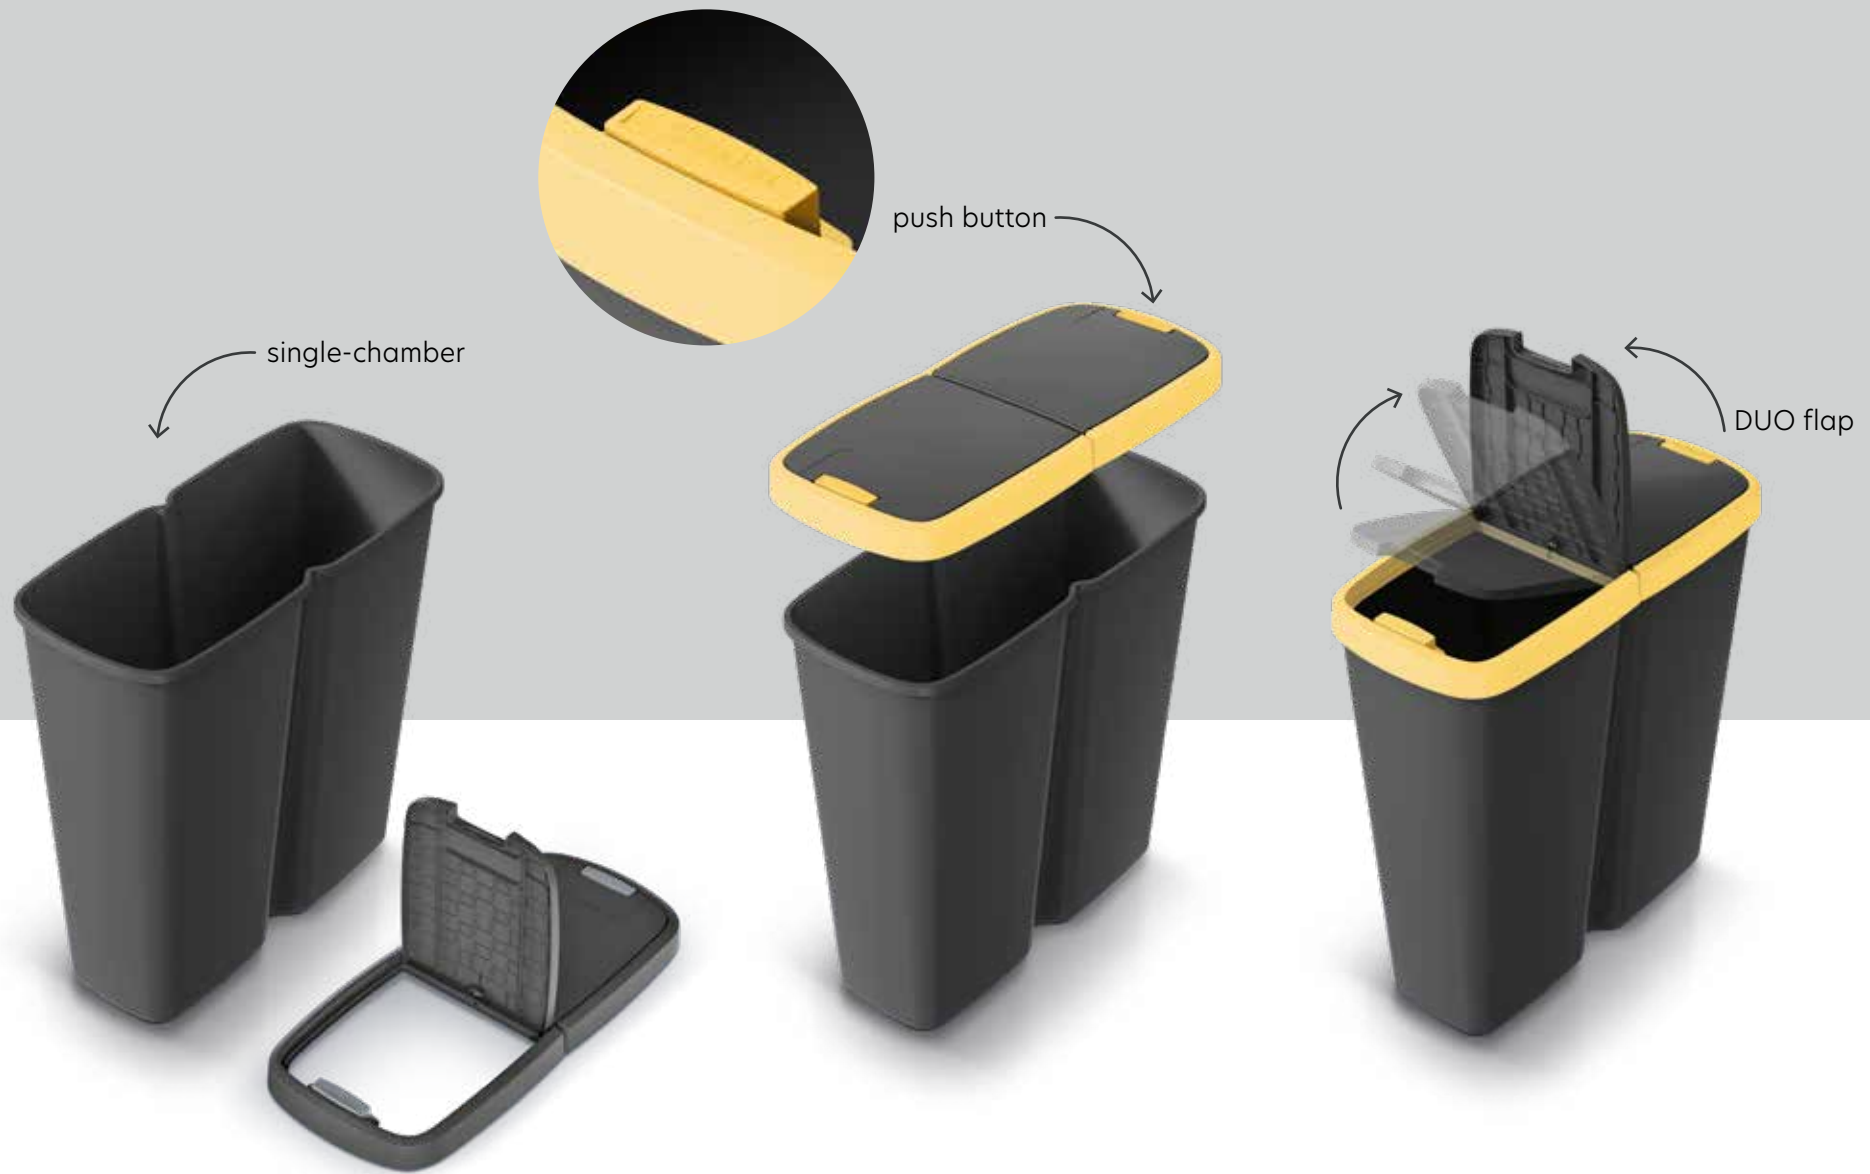

Compacta R Drop

- waste inlet bin
- ergonomically shaped collar securing a waste bag
- modern form, functionality and comfort of use
- partially made of plastic obtained in the recycling process
- surface resistant to alcohols, fats and oils
- the inside of the container is easy to clean with warm water and mild detergent
- available in 3 sizes

Compacta R Drop set

- set of waste inlet sorting bins
- partially made of plastic obtained in the recycling process
- available sets in 3 sizes for 3 and 4 waste fractions

Compacta R Drop

Compacta R Drop set

heat-shrinkable foil protection

Compacta Q Duo

Compacta Q Duo

- single-chamber waste bin with double automatic inlet system
- flange securing the waste bag integrated with 2 independent lids with release buttons
- modern form, functionality and comfort of use
- partially made of plastic obtained in the recycling process
- surface resistant to alcohols, fats and oils
- the inside of the container is easy to clean with warm water and mild detergent
- available in 2 sizes