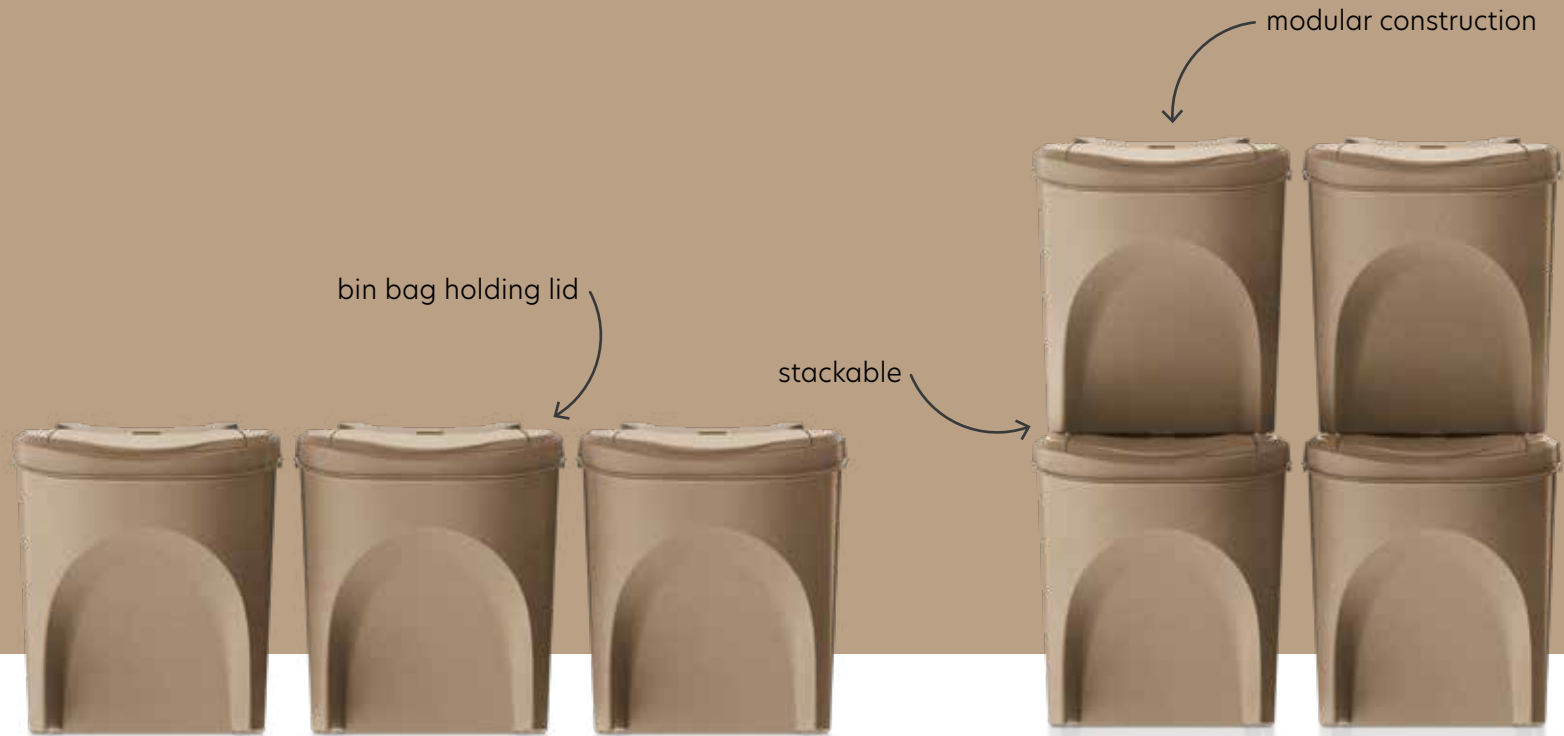

bin bag holding lid

stackable

modular construction

set of 3 x 25 L

set of 4 x 25 L

TOTAL
75L
CAPACITY

TOTAL
100L
CAPACITY