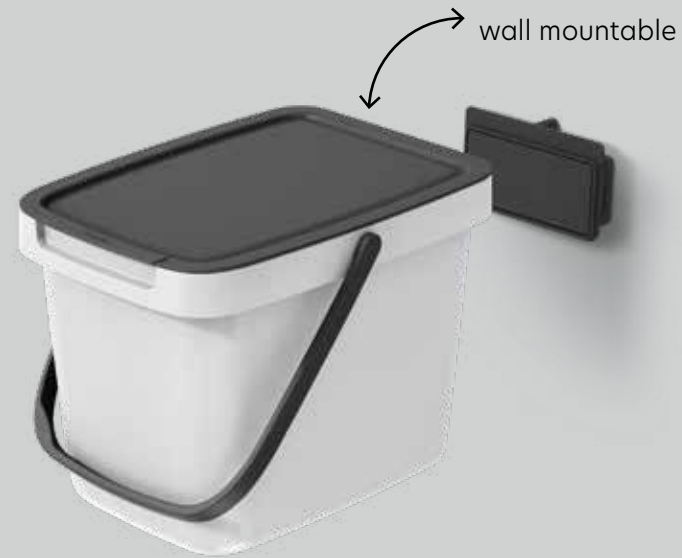

Systema Basic

Systema Basic Flap

Systema Basic Flap

- insert for waste bins with a dedicated lid
- comfortable handle
- a dedicated hanger for mounting the container on the wall or furniture fronts
- functionality and comfort of use
- modular form and regular shapes allow for free configuration in cabinets or drawers
- partially made of plastic obtained in the recycling process
- surface resistant to alcohols, fats and oils
- the inside of the container is easy to clean with warm water and mild detergent
- 2 sizes available

Create order
in your home
to inspire
creativity.

Systema Q

Collect

 keden

stay open lid

hanger

Systema Q Collect

Systema Q Collect

- waste bin with a stay open lid
- additional storage function
- body integrated with the lid
- comfortable handle
- attached (replaceable) frame fixing the waste bag inside the container flange
- a dedicated hanger for mounting the container on the wall or furniture fronts
- modern form, functionality and comfort of use
- made of high-quality plastic
- surface resistant to alcohols, fats and oils
- the inside of the container is easy to clean with warm water and mild detergent
- available in 5 universal sizes, fits standard furniture systems available on the market