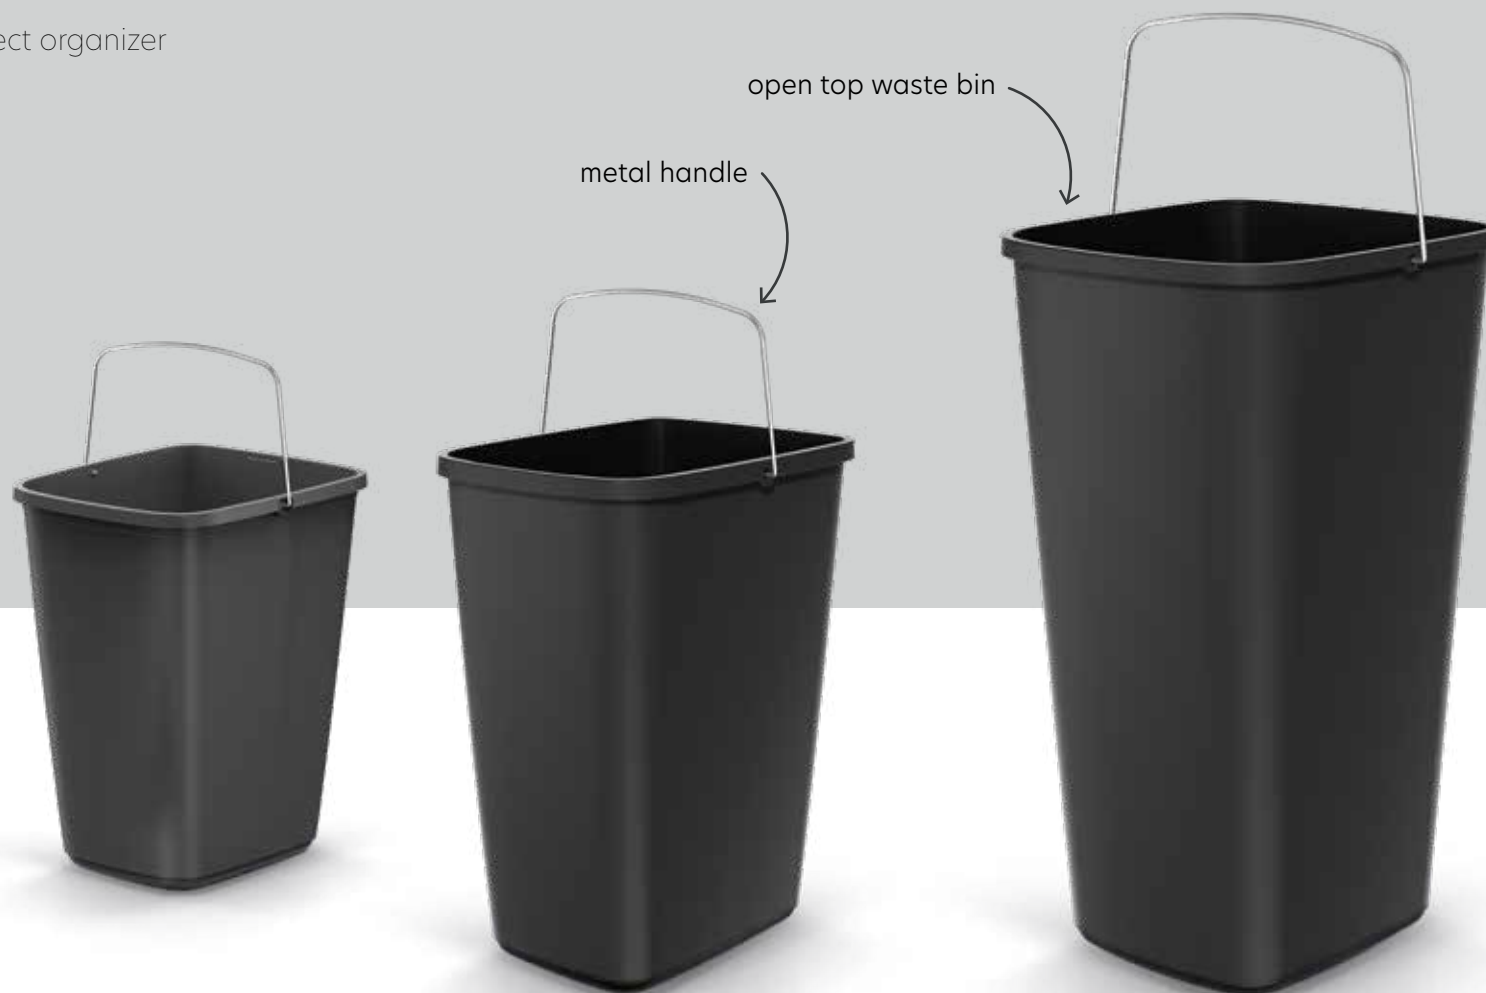

● 1215C ● WG5C
 ● S411* ● 2717C ● 5575C
 ● 429U

easy sorting of household waste
perfect organizer

Compacta Q Basic

Compacta Q Basic

- waste bin
- open body (open top type)
- sturdy metal handle
- partially made of plastic obtained in the recycling process
- surface resistant to alcohols, fats and oils
- the inside of the container is easy to clean with warm water and mild detergent
- available in 3 sizes