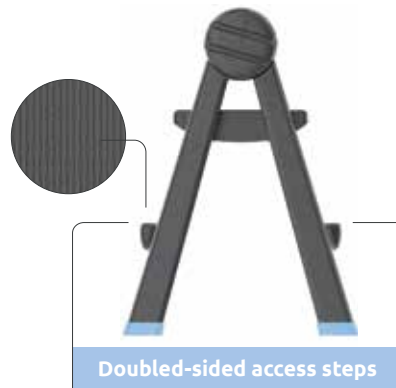

Titan Ladder

- EN-14183: 2003 certificate
- maximum load capacity: 150 kg
- double-sided access steps
- anti-slip surface
- anti-slip elastomer leg pads
- foldable, for limited storage space