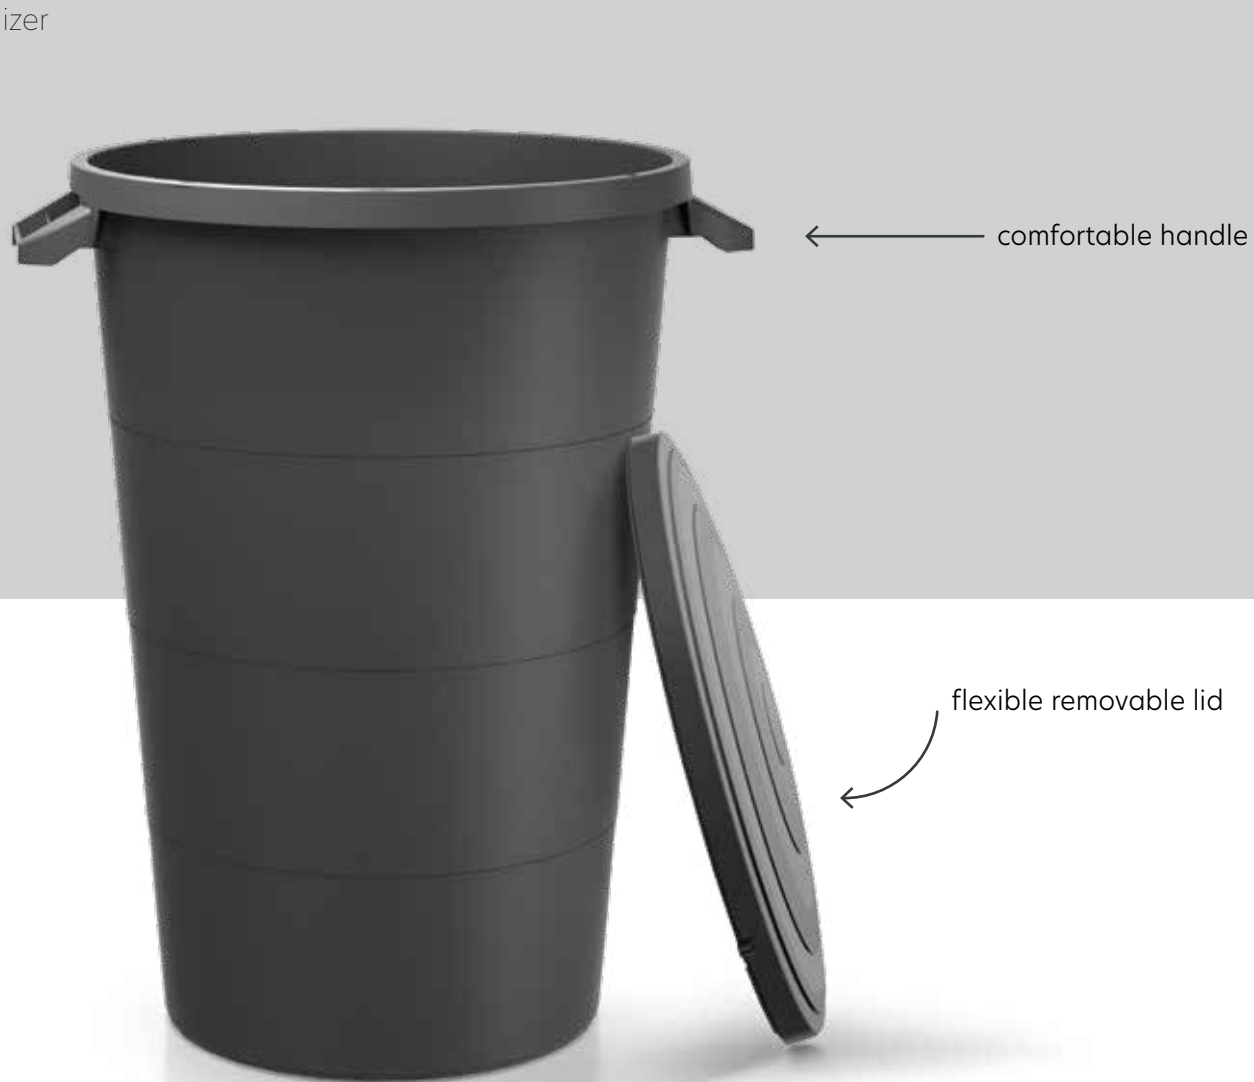

easy sorting of household waste
perfect organizer