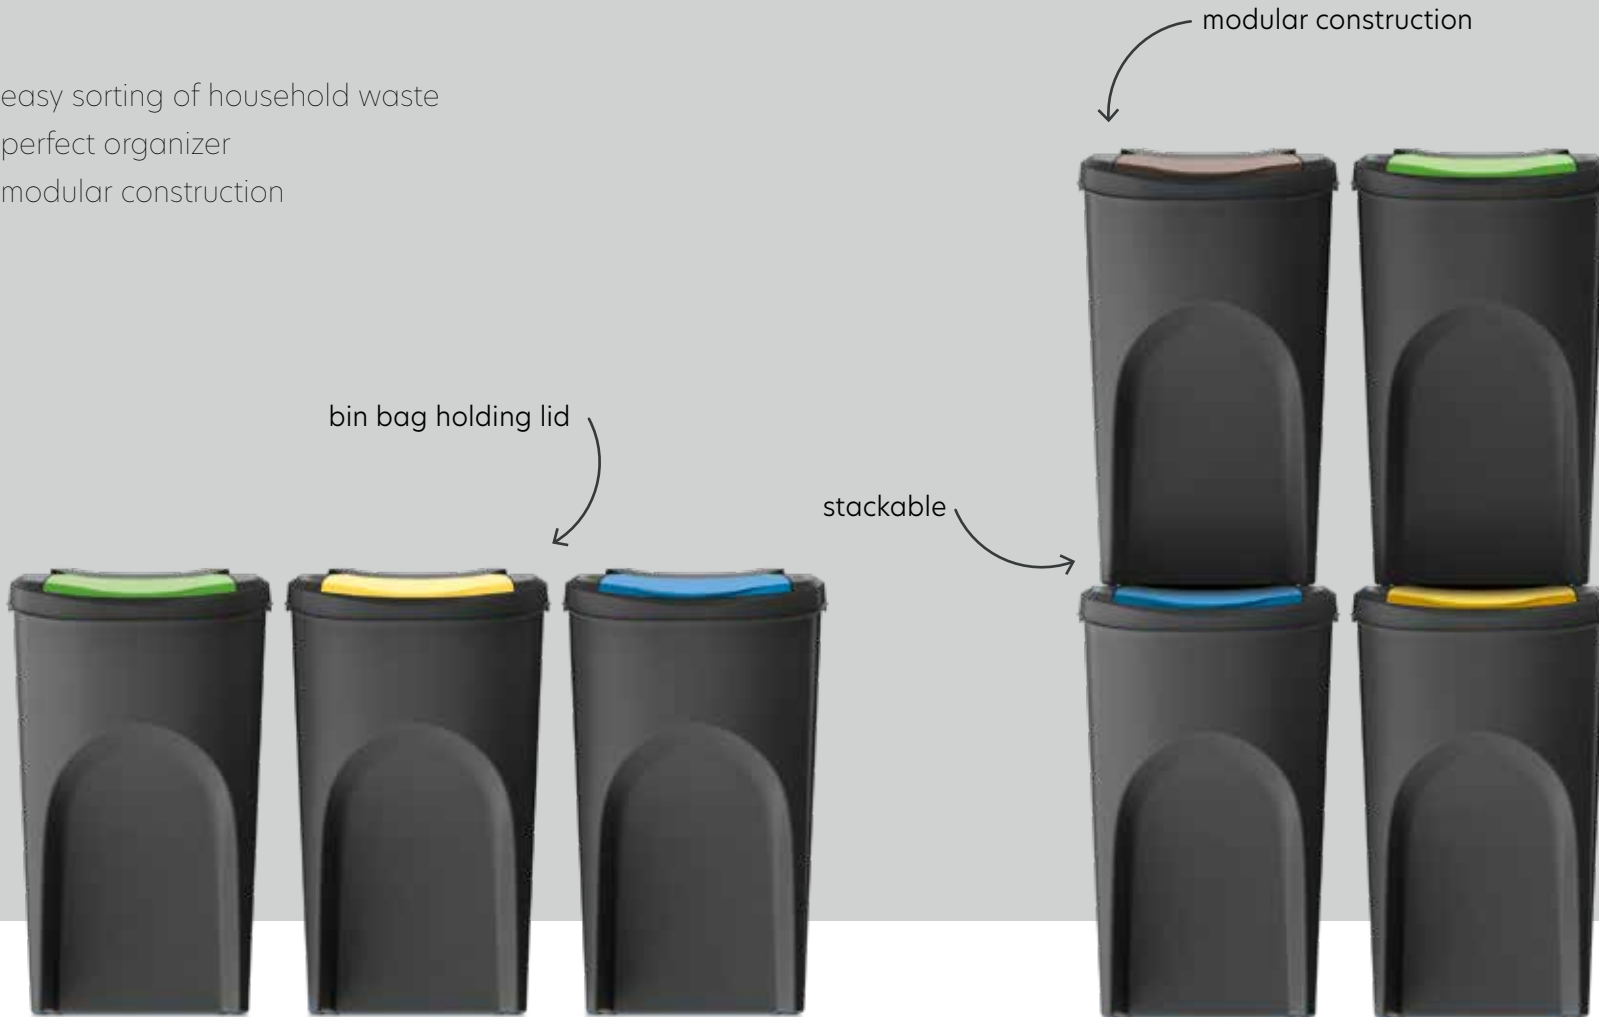

easy sorting of household waste
perfect organizer
modular construction

set of 3 x 35 L

TOTAL
105L
CAPACITY

set of 4 x 35 L

TOTAL
140L
CAPACITY